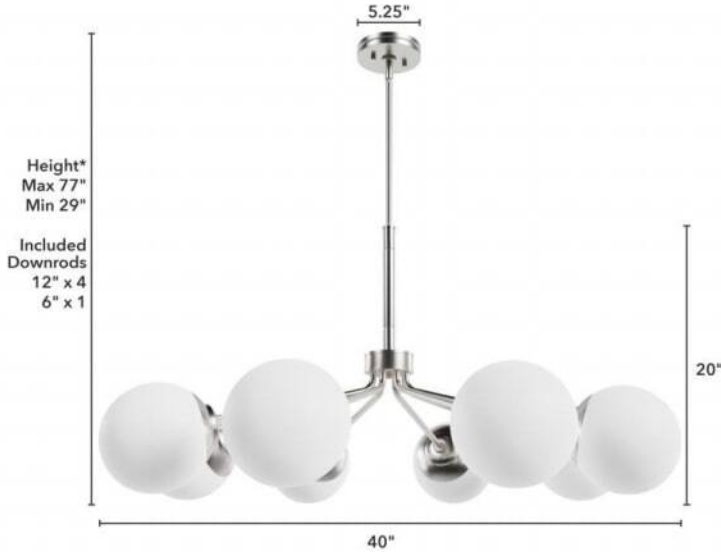

19869 Hepburn 8 Light Chandelier

Finish: Brushed Nickel with Cased White Glass

*Height is ceiling to bottom of fixture

Lamping

Bulbs Included	Number of Bulbs	Base Type	Maximum Wattage	Pictured Bulb(s)
No	8	E26	60	NA

Ordering Information and Description

Item Number	UPC	Hunter Brand - Long Name	Web Collection	Family Name	Housing Finish	Secondary Finish	Glass Finish	Fixture Shape
19869	049694198693	Hunter Fan Company	Hepburn	Hepburn 8 Light Chandelier	Brushed Nickel	None	Cased White	Sputnik

Dimensions and Materials

Fixture Height (in)	Fixture Length (in)	Fixture Width (in)	Sconce/Vanity Backplate Height (A)	Sconce/Vanity Backplate Width (B)	Sconce/Vanity Center of J Box to Bottom (G)	Sconce/Vanity Center of J Box to Top (F)	Sconce/Vanity Projection from Wall (E)	Dim C - Standard - Ceiling to Bottom of Canopy	Dim E - Standard - Canopy Width	Overall Max Height (in)	Overall Min Height (in)	Product Weight (Lbs)	Primary Material	Secondary Material	Shade Included
20	40	40						1	5	77.25	29.25	20.30	Metal	Glass	Yes

Installation

Canopy Type Description	Adjustable Height	Sloped Ceiling Compatible	Downrod Feature - Lighting	Chain Length	Wire Length (in)	Volts/Hz	Listing Agency	Location Usage Code	Short Feature 2
Downrod Light	No	Yes			120	120v/60Hz	ETL	I	Rated for indoor use only