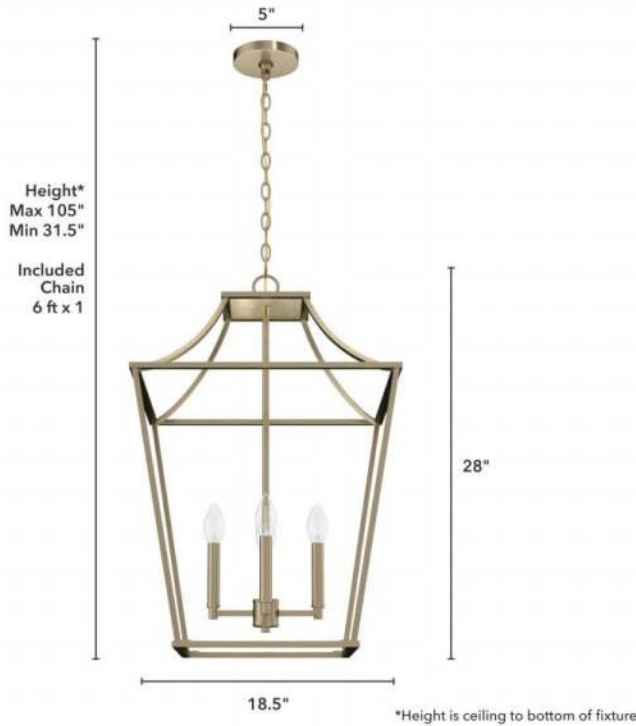

19874 Laurel Ridge Pendant 18 inch

Finish: Alturas Gold

Lamping

Bulbs Included	Number of Bulbs	Base Type	Maximum Wattage	Pictured Bulb(s)
No	4	E12	60	B10 Candle

Ordering Information and Description

Item Number	UPC	Hunter Brand - Long Name	Web Collection	Family Name	Housing Finish	Secondary Finish	Glass Finish	Fixture Shape
19874	049694198747	Hunter Fan Company	Laurel Ridge	Laurel Ridge 4 Light Lantern Pendant 18 inch	Alturas Gold	None	None	Lantern

Dimensions and Materials

Fixture Height (in)	Fixture Length (in)	Fixture Width (in)	Sconce/Vanity Backplate Height (A)	Sconce/Vanity Backplate Width (B)	Sconce/Vanity Center of J Box to Bottom (G)	Sconce/Vanity Center of J Box to Top (F)	Sconce/Vanity Projection from Wall (E)	Dim C - Standard - Ceiling to Bottom of Canopy	Dim E - Standard - Canopy Width	Overall Max Height (in)	Overall Min Height (in)	Product Weight (Lbs)	Primary Material	Secondary Material	Shade Included
28	18.5	18.5								105	31.5	9.75	Metal	None	No

Installation

Canopy Type Description	Adjustable Height	Sloped Ceiling Compatible	Downrod Feature - Lighting	Chain Length	Wire Length (in)	Volts/Hz	Listing Agency	Location Usage Code	Short Feature 2
Chain Light	Yes	Yes		72	120	120v/60Hz	ETL Listed	I	Rated for indoor use only

Shipping and Logistical

Long Bullet Feature 11	Shipping Length (in)	Shipping Width (in)	Shipping Height (in)	Shipping Weight (Lbs)	Shipping Cubic Feet (L x W x H)/1728	Country of Origin Code
WARRANTY: One-year limited warranty backed by the trusted experts at Hunter.	19.2000	29.6000	10.5000	13.0900		CN