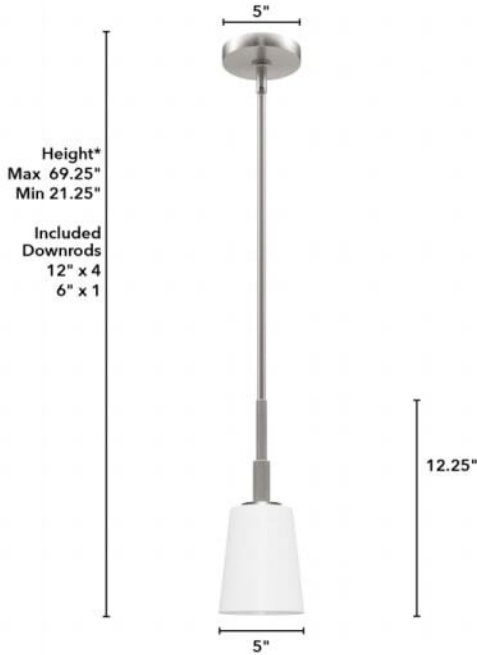

19887 Nolita Mini pendant MB

Finish: Brushed Nickel with Cased White Glass

*Height is ceiling to bottom of fixture

Lamping

Bulbs Included	Number of Bulbs	Base Type	Maximum Wattage	Pictured Bulb(s)
No	1	E26		

Ordering Information and Description

Item Number	UPC	Hunter Brand - Long Name	Web Collection	Family Name	Housing Finish	Secondary Finish	Glass Finish	Fixture Shape
19887	049694198877	Hunter Fan Company	Nolita	Nolita Mini Pendant	Brushed Nickel	None	Cased White	Round

Dimensions and Materials

Fixture Height (in)	Fixture Length (in)	Fixture Width (in)	Sconce/Vanity Backplate Height (A)	Sconce/Vanity Backplate Width (B)	Sconce/Vanity Center of J Box to Bottom (G)	Sconce/Vanity Center of J Box to Top (F)	Sconce/Vanity Projection from Wall (E)	Dim C - Standard - Ceiling to Bottom of Canopy	Dim E - Standard - Canopy Width	Overall Max Height (in)	Overall Min Height (in)	Product Weight (Lbs)	Primary Material	Secondary Material	Shade Included
12.25	5	5								69.25	21.25	2.64	Metal	Glass	Yes

Shipping and Logistical

Long Bullet Feature 11	Shipping Length (in)	Shipping Width (in)	Shipping Height (in)	Shipping Weight (Lbs)	Shipping Cubic Feet (L x W x H)/1728	Country of Origin Code
	7.0000	15.0000	8.5000	3.3000		CN