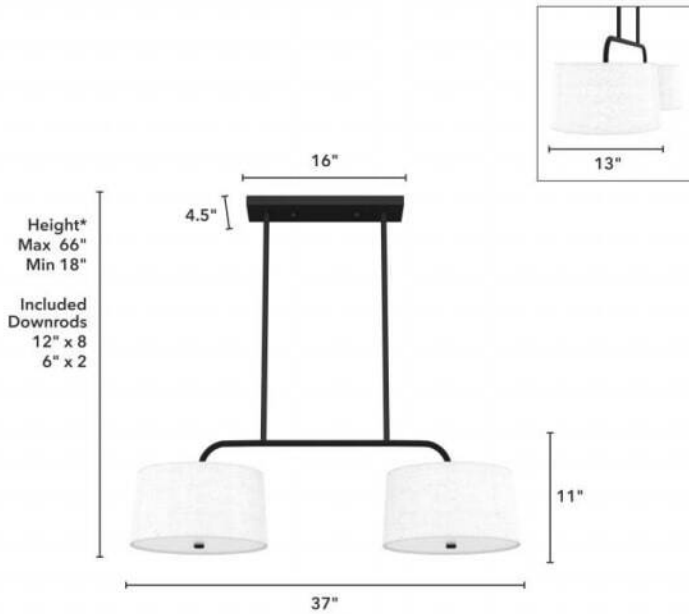

19891 Cottage Hill 4 light, 2 Shade Linear Chandelier

Finish: Natural Black Iron and Off White Linen

*Height is ceiling to bottom of fixture

Lamping

Bulbs Included	Number of Bulbs	Base Type	Maximum Wattage	Pictured Bulb(s)
No	4	E26	60	A19 Standard

Ordering Information and Description

Item Number	UPC	Hunter Brand - Long Name	Web Collection	Family Name	Housing Finish	Secondary Finish	Glass Finish	Fixture Shape
19891	049694198914	Hunter Fan Company	Cottage Hill	Cottage Hill 4 light 2 Shade Linear Chandelier	Natural Black Iron	Off White Linen	None	Shaded

Dimensions and Materials

Fixture Height (in)	Fixture Length (in)	Fixture Width (in)	Sconce/Vanity Backplate Height (A)	Sconce/Vanity Backplate Width (B)	Sconce/Vanity Center of J Box to Bottom (G)	Sconce/Vanity Center of J Box to Top (F)	Sconce/Vanity Projection from Wall (E)	Dim C - Standard - Ceiling to Bottom of Canopy	Dim E - Standard - Canopy Width	Overall Max Height (in)	Overall Min Height (in)	Product Weight (Lbs)	Primary Material	Secondary Material	Shade Included
11	13	37								66	18	9.57	Metal	Shade	Yes

Shipping and Logistical

Long Bullet Feature 11	Shipping Length (in)	Shipping Width (in)	Shipping Height (in)	Shipping Weight (Lbs)	Shipping Cubic Feet (L x W x H)/1728	Country of Origin Code
WARRANTY: One-year limited warranty backed by the trusted experts at Hunter.	15.2500	34.0000	13.7500	13.7500		CN