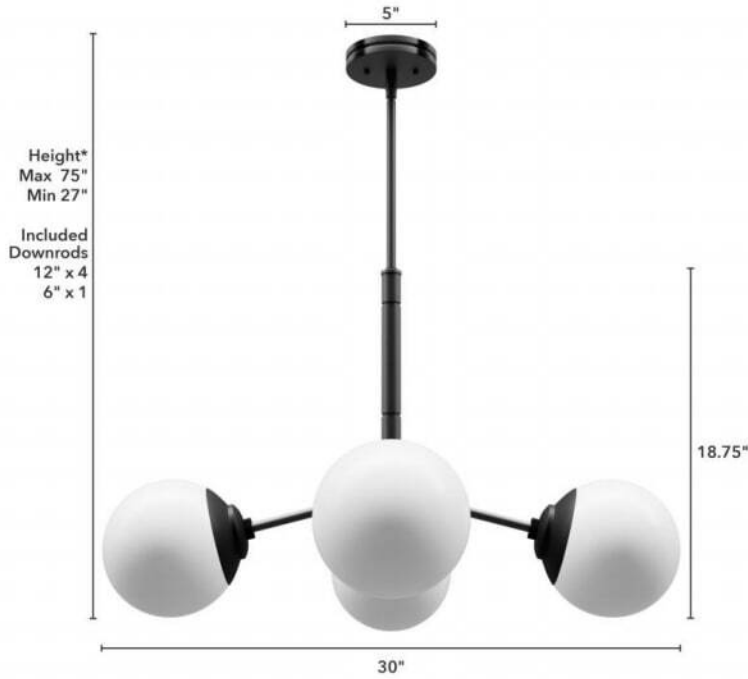

# 19893 Hepburn 4 Light Chandelier

Finish: Matte Black with Cased White Glass

\*Height is ceiling to bottom of fixture

## Lamping

Bulbs Included	Number of Bulbs	Base Type	Maximum Wattage	Pictured Bulb(s)
No	4	E26	60	

## Ordering Information and Description

Item Number	UPC	Hunter Brand - Long Name	Web Collection	Family Name	Housing Finish	Secondary Finish	Glass Finish	Fixture Shape
19893	049694198938	Hunter Fan Company	Hepburn	Hepburn 4 Light Chandelier	Matte Black	None	Cased White	Globe

## Dimensions and Materials

Fixture Height (in)	Fixture Length (in)	Fixture Width (in)	Sconce/Vanity Backplate Height (A)	Sconce/Vanity Backplate Width (B)	Sconce/Vanity Center of J Box to Bottom (G)	Sconce/Vanity Center of J Box to Top (F)	Sconce/Vanity Projection from Wall (E)	Dim C - Standard - Ceiling to Bottom of Canopy	Dim E - Standard - Canopy Width	Overall Max Height (in)	Overall Min Height (in)	Product Weight (Lbs)	Primary Material	Secondary Material	Shade Included
18.75	30	30								75	27	11.00	Metal	Glass	Yes