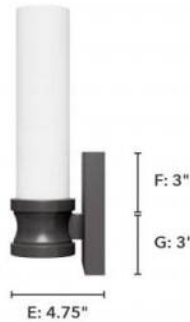

19903 Lenlock 1 Light Wall Sconce 22 inch NB

Finish: Noble Bronze with Cased White Glass

Side View:

Projection from Wall: E
Center of J Box to Top: F
Center of J Box to Bottom: G

Backplate:

Height: A Width: B

Fixture:

Overall Height: C Overall Width: D

Lamping

Bulbs Included	Number of Bulbs	Base Type	Maximum Wattage	Pictured Bulb(s)
No	1	E26		T10 Tubular

Ordering Information and Description

Item Number	UPC	Hunter Brand - Long Name	Web Collection	Family Name	Housing Finish	Secondary Finish	Glass Finish	Fixture Shape
19903	049694199034	Hunter Fan Company	Lenlock	Lenlock 1 Light Wall Sconce 22 inch	Noble Bronze	None	Cased White	Cylinder

Dimensions and Materials

Fixture Height (in)	Fixture Length (in)	Fixture Width (in)	Sconce/Vanity Backplate Height (A)	Sconce/Vanity Backplate Width (B)	Sconce/Vanity Center of J Box to Bottom (G)	Sconce/Vanity Center of J Box to Top (F)	Sconce/Vanity Projection from Wall (E)	Dim C - Standard - Ceiling to Bottom of Canopy	Dim E - Standard - Canopy Width	Overall Max Height (in)	Overall Min Height (in)	Product Weight (Lbs)	Primary Material	Secondary Material	Shade Included
4.75	4.75	4.75	6	4.75	3	3	4.75					3.058	Metal	Glass	Yes

Shipping and Logistical

Long Bullet Feature 11	Shipping Length (in)	Shipping Width (in)	Shipping Height (in)	Shipping Weight (Lbs)	Shipping Cubic Feet (L x W x H)/1728	Country of Origin Code
	5.7500	10.2500	13.2500	3.7200		CN