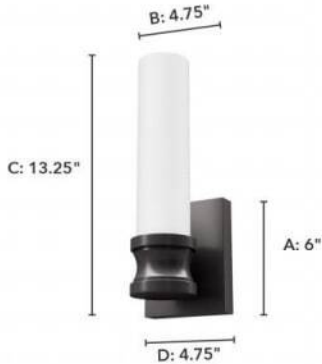

19903 Lenlock 1 Light Wall Sconce 22 inch NB

Finish: Noble Bronze with Cased White Glass

Side View:

Projection from Wall: E
Center of J Box to Top: F
Center of J Box to Bottom: G

Backplate:

Height: A Width: B

Fixture:

Overall Height: C Overall Width: D

Lamping

Bulbs Included	Number of Bulbs	Base Type	Maximum Wattage	Pictured Bulb(s)
No	1	E26		T10 Tubular

Ordering Information and Description

Item Number	UPC	Hunter Brand - Long Name	Web Collection	Family Name	Housing Finish	Secondary Finish	Glass Finish	Fixture Shape
19903	049694199034	Hunter Fan Company	Lenlock	Lenlock 1 Light Wall Sconce 22 inch	Noble Bronze	None	Cased White	Cylinder

Dimensions and Materials

Fixture Height (in)	Fixture Length (in)	Fixture Width (in)	Sconce/Vanity Backplate Height (A)	Sconce/Vanity Backplate Width (B)	Sconce/Vanity Center of J Box to Bottom (G)	Sconce/Vanity Center of J Box to Top (F)	Sconce/Vanity Projection from Wall (E)	Dim C - Standard - Ceiling to Bottom of Canopy	Dim E - Standard - Canopy Width	Overall Max Height (in)	Overall Min Height (in)	Product Weight (Lbs)	Primary Material	Secondary Material	Shade Included
4.75	4.75	4.75	6	4.75	3	3	4.75					3.058	Metal	Glass	Yes

Shipping and Logistical

Long Bullet Feature 11	Shipping Length (in)	Shipping Width (in)	Shipping Height (in)	Shipping Weight (Lbs)	Shipping Cubic Feet (L x W x H)/1728	Country of Origin Code
	5.7500	10.2500	13.2500	3.7200		CN