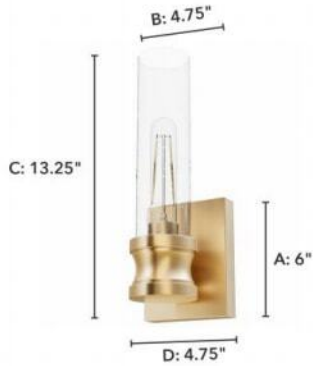

# 19907 Lenlock 1 Light Wall Sconce 22 inch Alturas

Finish: Alturas Gold with Seeded Glass

Side View:  
 Projection from Wall: E  
 Center of J Box to Top: F  
 Center of J Box to Bottom: G

Backplate:  
 Height: A Width: B  
 Fixture:  
 Overall Height: C Overall Width: D

## Lamping

Bulbs Included	Number of Bulbs	Base Type	Maximum Wattage	Pictured Bulb(s)
No	1	E26		T10 Tubular

## Ordering Information and Description

Item Number	UPC	Hunter Brand - Long Name	Web Collection	Family Name	Housing Finish	Secondary Finish	Glass Finish	Fixture Shape
19907	049694199072	Hunter Fan Company	Lenlock	Lenlock 1 Light Wall Sconce 22 inch	Alturas Gold	None	Seeded	Cylinder

## Dimensions and Materials

Fixture Height (in)	Fixture Length (in)	Fixture Width (in)	Sconce/Vanity Backplate Height (A)	Sconce/Vanity Backplate Width (B)	Sconce/Vanity Center of J Box to Bottom (G)	Sconce/Vanity Center of J Box to Top (F)	Sconce/Vanity Projection from Wall (E)	Dim C - Standard - Ceiling to Bottom of Canopy	Dim E - Standard - Canopy Width	Overall Max Height (in)	Overall Min Height (in)	Product Weight (Lbs)	Primary Material	Secondary Material	Shade Included
4.75	4.75	4.75	6	4.75	3	3	4.75					3.058	Metal	Glass	Yes