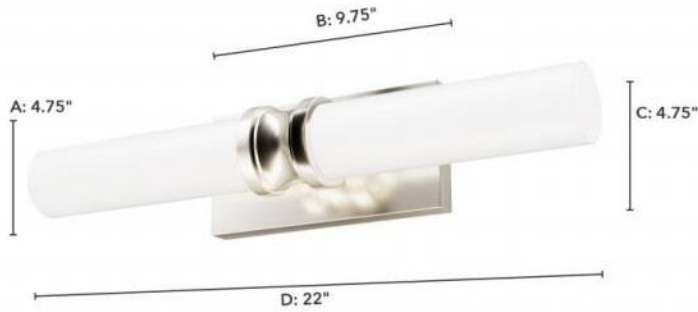

19922 Lenlock 2 Light Vanity 22 inch BN

Finish: Brushed Nickel with Cased White Glass

Side View:
 Projection from Wall: E
 Center of J Box to Top: F
 Center of J Box to Bottom: G

Backplate:
 Height: A Width: B

Fixture:
 Overall Height: C Overall Width: D

Lamping

Bulbs Included	Number of Bulbs	Base Type	Maximum Wattage	Pictured Bulb(s)
No	2	E26		T10 Tubular

Ordering Information and Description

Item Number	UPC	Hunter Brand - Long Name	Web Collection	Family Name	Housing Finish	Secondary Finish	Glass Finish	Fixture Shape
19922	049694199225	Hunter Fan Company	Lenlock	Lenlock 2 Light Vanity 22 inch	Brushed Nickel	None	Cased White	Cylinder

Dimensions and Materials

Fixture Height (in)	Fixture Length (in)	Fixture Width (in)	Sconce/Vanity Backplate Height (A)	Sconce/Vanity Backplate Width (B)	Sconce/Vanity Center of J Box to Bottom (G)	Sconce/Vanity Center of J Box to Top (F)	Sconce/Vanity Projection from Wall (E)	Dim C - Standard - Ceiling to Bottom of Canopy	Dim E - Standard - Canopy Width	Overall Max Height (in)	Overall Min Height (in)	Product Weight (Lbs)	Primary Material	Secondary Material	Shade Included
4.75	22	4.75	4.75	9.75	2.375	2.375	4.75					4.686	Metal	Glass	Yes

Shipping and Logistical

Long Bullet Feature 11	Shipping Length (in)	Shipping Width (in)	Shipping Height (in)	Shipping Weight (Lbs)	Shipping Cubic Feet (L x W x H)/1728	Country of Origin Code
	5.7500	13.7500	13.2500	5.4800		CN