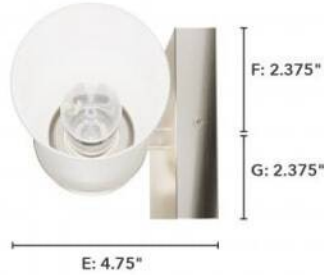

19922 Lenlock 2 Light Vanity 22 inch BN

Finish: Brushed Nickel with Cased White Glass

Side View:
 Projection from Wall: E
 Center of J Box to Top: F
 Center of J Box to Bottom: G

Backplate:
 Height: A Width: B

Fixture:
 Overall Height: C Overall Width: D

Lamping

Bulbs Included	Number of Bulbs	Base Type	Maximum Wattage	Pictured Bulb(s)
No	2	E26		T10 Tubular

Ordering Information and Description

Item Number	UPC	Hunter Brand - Long Name	Web Collection	Family Name	Housing Finish	Secondary Finish	Glass Finish	Fixture Shape
19922	049694199225	Hunter Fan Company	Lenlock	Lenlock 2 Light Vanity 22 inch	Brushed Nickel	None	Cased White	Cylinder

Dimensions and Materials

Fixture Height (in)	Fixture Length (in)	Fixture Width (in)	Sconce/Vanity Backplate Height (A)	Sconce/Vanity Backplate Width (B)	Sconce/Vanity Center of J Box to Bottom (G)	Sconce/Vanity Center of J Box to Top (F)	Sconce/Vanity Projection from Wall (E)	Dim C - Standard - Ceiling to Bottom of Canopy	Dim E - Standard - Canopy Width	Overall Max Height (in)	Overall Min Height (in)	Product Weight (Lbs)	Primary Material	Secondary Material	Shade Included
4.75	22	4.75	4.75	9.75	2.375	2.375	4.75					4.686	Metal	Glass	Yes

Shipping and Logistical

Long Bullet Feature 11	Shipping Length (in)	Shipping Width (in)	Shipping Height (in)	Shipping Weight (Lbs)	Shipping Cubic Feet (L x W x H)/1728	Country of Origin Code
	5.7500	13.7500	13.2500	5.4800		CN