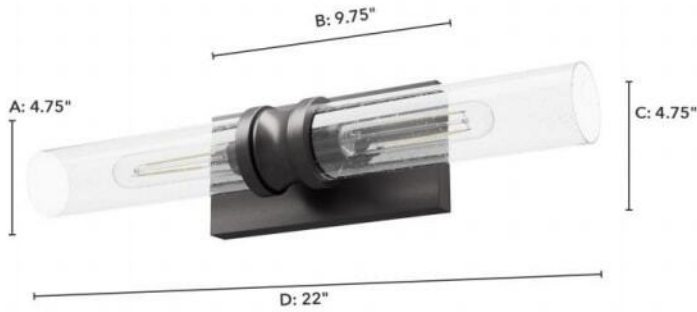

19926 Lenlock 2 Light Vanity 22 inch NB

Finish: Noble Bronze with Seeded Glass

Side View:
 Projection from Wall: E
 Center of J Box to Top: F
 Center of J Box to Bottom: G

Backplate:
 Height: A Width: B
 Fixture:
 Overall Height: C Overall Width: D

Lamping

Bulbs Included	Number of Bulbs	Base Type	Maximum Wattage	Pictured Bulb(s)
No	2	E26		T10 Tubular

Ordering Information and Description

Item Number	UPC	Hunter Brand - Long Name	Web Collection	Family Name	Housing Finish	Secondary Finish	Glass Finish	Fixture Shape
19926	049694199263	Hunter Fan Company	Lenlock	Lenlock 2 Light Vanity 22 inch	Noble Bronze	None	Seeded	Cylinder

Dimensions and Materials

Fixture Height (in)	Fixture Length (in)	Fixture Width (in)	Sconce/Vanity Backplate Height (A)	Sconce/Vanity Backplate Width (B)	Sconce/Vanity Center of J Box to Bottom (G)	Sconce/Vanity Center of J Box to Top (F)	Sconce/Vanity Projection from Wall (E)	Dim C - Standard - Ceiling to Bottom of Canopy	Dim E - Standard - Canopy Width	Overall Max Height (in)	Overall Min Height (in)	Product Weight (Lbs)	Primary Material	Secondary Material	Shade Included
4.75	22	4.75	4.75	9.75	2.375	2.375	4.75					4.686	Metal	Glass	Yes

Shipping and Logistical

Long Bullet Feature 11	Shipping Length (in)	Shipping Width (in)	Shipping Height (in)	Shipping Weight (Lbs)	Shipping Cubic Feet (L x W x H)/1728	Country of Origin Code
WARRANTY: One-year limited warranty backed by the trusted experts at Hunter.	5.7500	13.7500	13.2500	5.4800		CN