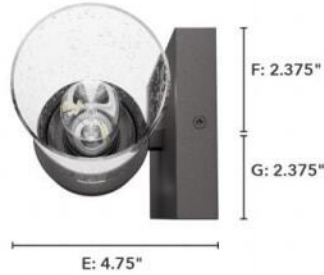

19926 Lenlock 2 Light Vanity 22 inch NB

Finish: Noble Bronze with Seeded Glass

Side View:
 Projection from Wall: E
 Center of J Box to Top: F
 Center of J Box to Bottom: G

Backplate:
 Height: A Width: B
 Fixture:
 Overall Height: C Overall Width: D

Lamping

Bulbs Included	Number of Bulbs	Base Type	Maximum Wattage	Pictured Bulb(s)
No	2	E26		T10 Tubular

Ordering Information and Description

Item Number	UPC	Hunter Brand - Long Name	Web Collection	Family Name	Housing Finish	Secondary Finish	Glass Finish	Fixture Shape
19926	049694199263	Hunter Fan Company	Lenlock	Lenlock 2 Light Vanity 22 inch	Noble Bronze	None	Seeded	Cylinder

Dimensions and Materials

Fixture Height (in)	Fixture Length (in)	Fixture Width (in)	Sconce/Vanity Backplate Height (A)	Sconce/Vanity Backplate Width (B)	Sconce/Vanity Center of J Box to Bottom (G)	Sconce/Vanity Center of J Box to Top (F)	Sconce/Vanity Projection from Wall (E)	Dim C - Standard - Ceiling to Bottom of Canopy	Dim E - Standard - Canopy Width	Overall Max Height (in)	Overall Min Height (in)	Product Weight (Lbs)	Primary Material	Secondary Material	Shade Included
4.75	22	4.75	4.75	9.75	2.375	2.375	4.75					4.686	Metal	Glass	Yes

Shipping and Logistical

Long Bullet Feature 11	Shipping Length (in)	Shipping Width (in)	Shipping Height (in)	Shipping Weight (Lbs)	Shipping Cubic Feet (L x W x H)/1728	Country of Origin Code
WARRANTY: One-year limited warranty backed by the trusted experts at Hunter.	5.7500	13.7500	13.2500	5.4800		CN