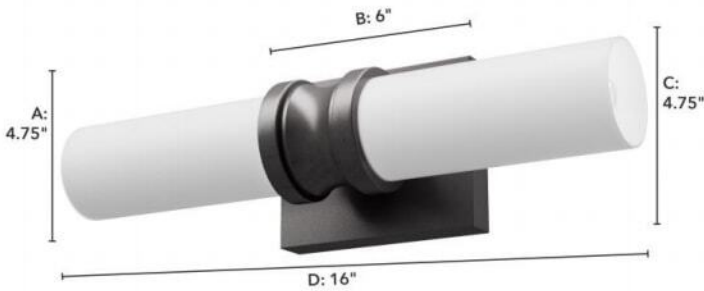

19929 Lenlock 2 Light Vanity 16 inch NB

Finish: Noble Bronze with Cased White Glass

Side View:
 Projection from Wall: E
 Center of J Box to Top: F
 Center of J Box to Bottom: G

Backplate:
 Height: A Width: B

Fixture:
 Overall Height: C Overall Width: D

Lamping

Bulbs Included	Number of Bulbs	Base Type	Maximum Wattage	Pictured Bulb(s)
No	2	E26		T10 Tubular

Ordering Information and Description

Item Number	UPC	Hunter Brand - Long Name	Web Collection	Family Name	Housing Finish	Secondary Finish	Glass Finish	Fixture Shape
19929	049694199294	Hunter Fan Company	Lenlock	Lenlock 2 Light Vanity 16 inch	Noble Bronze	None	Cased White	Cylinder

Dimensions and Materials

Fixture Height (in)	Fixture Length (in)	Fixture Width (in)	Sconce/Vanity Backplate Height (A)	Sconce/Vanity Backplate Width (B)	Sconce/Vanity Center of J Box to Bottom (G)	Sconce/Vanity Center of J Box to Top (F)	Sconce/Vanity Projection from Wall (E)	Dim C - Standard - Ceiling to Bottom of Canopy	Dim E - Standard - Canopy Width	Overall Max Height (in)	Overall Min Height (in)	Product Weight (Lbs)	Primary Material	Secondary Material	Shade Included
4.75	16	4.75	4.75	6	2.375	2.375	4.75					3.674	Metal	Glass	Yes

Shipping and Logistical

Long Bullet Feature 11	Shipping Length (in)	Shipping Width (in)	Shipping Height (in)	Shipping Weight (Lbs)	Shipping Cubic Feet (L x W x H)/1728	Country of Origin Code
WARRANTY: One-year limited warranty backed by the trusted experts at Hunter.	5.7500	13.7500	10.0000	4.3600		CN