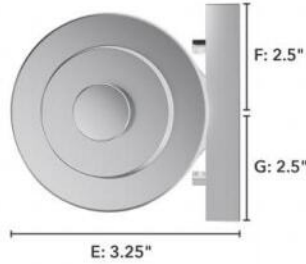

19934 Holly Grove 2 Light Vanity 24 inch Chrom

Finish: Chrome with Cased White

Side View:
 Projection from Wall: E
 Center of J Box to Top: F
 Center of J Box to Bottom: G

Backplate:
 Height: A Width: B

Fixture:
 Overall Height: C Overall Width: D

Lamping

Bulbs Included	Number of Bulbs	Base Type	Maximum Wattage	Pictured Bulb(s)
No	2	E26	60	T10 Tubular

Ordering Information and Description

Item Number	UPC	Hunter Brand - Long Name	Web Collection	Family Name	Housing Finish	Secondary Finish	Glass Finish	Fixture Shape
19934	049694199348	Hunter Fan Company	Holly Grove	Holly Grove 2 Light Vanity 24 inch	Chrome	None	Cased White	Cylinder

Dimensions and Materials

Fixture Height (in)	Fixture Length (in)	Fixture Width (in)	Sconce/Vanity Backplate Height (A)	Sconce/Vanity Backplate Width (B)	Sconce/Vanity Center of J Box to Bottom (G)	Sconce/Vanity Center of J Box to Top (F)	Sconce/Vanity Projection from Wall (E)	Dim C - Standard - Ceiling to Bottom of Canopy	Dim E - Standard - Canopy Width	Overall Max Height (in)	Overall Min Height (in)	Product Weight (Lbs)	Primary Material	Secondary Material	Shade Included
5	3.25	24	5	7	2.5	2.5	3.25					4.18	Metal	None	Yes

Shipping and Logistical

Long Bullet Feature 11	Shipping Length (in)	Shipping Width (in)	Shipping Height (in)	Shipping Weight (Lbs)	Shipping Cubic Feet (L x W x H)/1728	Country of Origin Code
WARRANTY: One-year limited warranty backed by the trusted experts at Hunter.	7.0000	26.0000	7.5000	5.0600		CN