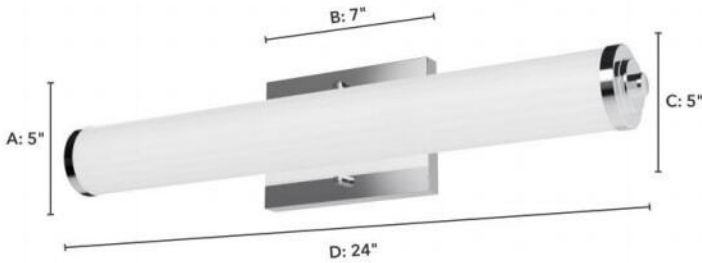

19934 Holly Grove 2 Light Vanity 24 inch Chrom

Finish: Chrome with Cased White

Side View:
 Projection from Wall: E
 Center of J Box to Top: F
 Center of J Box to Bottom: G

Backplate:
 Height: A Width: B

Fixture:
 Overall Height: C Overall Width: D

Lamping

Bulbs Included	Number of Bulbs	Base Type	Maximum Wattage	Pictured Bulb(s)
No	2	E26	60	T10 Tubular

Ordering Information and Description

Item Number	UPC	Hunter Brand - Long Name	Web Collection	Family Name	Housing Finish	Secondary Finish	Glass Finish	Fixture Shape
19934	049694199348	Hunter Fan Company	Holly Grove	Holly Grove 2 Light Vanity 24 inch	Chrome	None	Cased White	Cylinder

Dimensions and Materials

Fixture Height (in)	Fixture Length (in)	Fixture Width (in)	Sconce/Vanity Backplate Height (A)	Sconce/Vanity Backplate Width (B)	Sconce/Vanity Center of J Box to Bottom (G)	Sconce/Vanity Center of J Box to Top (F)	Sconce/Vanity Projection from Wall (E)	Dim C - Standard - Ceiling to Bottom of Canopy	Dim E - Standard - Canopy Width	Overall Max Height (in)	Overall Min Height (in)	Product Weight (Lbs)	Primary Material	Secondary Material	Shade Included
5	3.25	24	5	7	2.5	2.5	3.25					4.18	Metal	None	Yes

Shipping and Logistical

Long Bullet Feature 11	Shipping Length (in)	Shipping Width (in)	Shipping Height (in)	Shipping Weight (Lbs)	Shipping Cubic Feet (L x W x H)/1728	Country of Origin Code
WARRANTY: One-year limited warranty backed by the trusted experts at Hunter.	7.0000	26.0000	7.5000	5.0600		CN