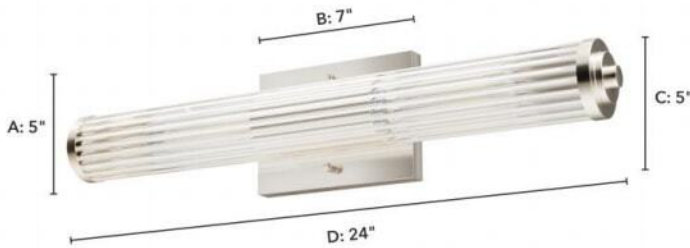

19937 Holly Grove 2 Light Vanity 24 inch BN

Finish: Brushed Nickel with Clear

Side View:
 Projection from Wall: E
 Center of J Box to Top: F
 Center of J Box to Bottom: G

Backplate:
 Height: A Width: B

Fixture:
 Overall Height: C Overall Width: D

Lamping

Bulbs Included	Number of Bulbs	Base Type	Maximum Wattage	Pictured Bulb(s)
No	2	E26	60	T10 Tubular

Ordering Information and Description

Item Number	UPC	Hunter Brand - Long Name	Web Collection	Family Name	Housing Finish	Secondary Finish	Glass Finish	Fixture Shape
19937	049694199379	Hunter Fan Company	Holly Grove	Holly Grove 2 Light Vanity 24 inch	Brushed Nickel	None	Clear	Cylinder

Dimensions and Materials

Fixture Height (in)	Fixture Length (in)	Fixture Width (in)	Sconce/Vanity Backplate Height (A)	Sconce/Vanity Backplate Width (B)	Sconce/Vanity Center of J Box to Bottom (G)	Sconce/Vanity Center of J Box to Top (F)	Sconce/Vanity Projection from Wall (E)	Dim C - Standard - Ceiling to Bottom of Canopy	Dim E - Standard - Canopy Width	Overall Max Height (in)	Overall Min Height (in)	Product Weight (Lbs)	Primary Material	Secondary Material	Shade Included
5	3.25	24	5	7	2.5	2.5	3.25					4.18	Metal	None	Yes

Shipping and Logistical

Long Bullet Feature 11	Shipping Length (in)	Shipping Width (in)	Shipping Height (in)	Shipping Weight (Lbs)	Shipping Cubic Feet (L x W x H)/1728	Country of Origin Code
WARRANTY: One-year limited warranty backed by the trusted experts at Hunter.	7.0000	26.0000	7.5000	5.0600		CN