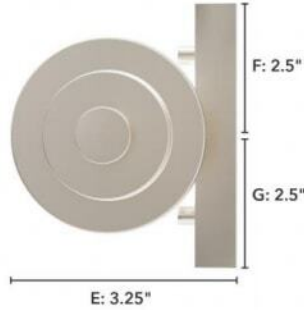

19943 Holly Grove 2 Light Vanity 18 inch BN

Finish: Brushed Nickel with Clear

Side View:
 Projection from Wall: E
 Center of J Box to Top: F
 Center of J Box to Bottom: G

Backplate:
 Height: A Width: B

Fixture:
 Overall Height: C Overall Width: D

Lamping

Bulbs Included	Number of Bulbs	Base Type	Maximum Wattage	Pictured Bulb(s)
No	2	E26	60	T10 Tubular

Ordering Information and Description

Item Number	UPC	Hunter Brand - Long Name	Web Collection	Family Name	Housing Finish	Secondary Finish	Glass Finish	Fixture Shape
19943	049694199430	Hunter Fan Company	Holly Grove	Holly Grove 2 Light Vanity 18 inch	Brushed Nickel	None	Clear	Cylinder

Dimensions and Materials

Fixture Height (in)	Fixture Length (in)	Fixture Width (in)	Sconce/Vanity Backplate Height (A)	Sconce/Vanity Backplate Width (B)	Sconce/Vanity Center of J Box to Bottom (G)	Sconce/Vanity Center of J Box to Top (F)	Sconce/Vanity Projection from Wall (E)	Dim C - Standard - Ceiling to Bottom of Canopy	Dim E - Standard - Canopy Width	Overall Max Height (in)	Overall Min Height (in)	Product Weight (Lbs)	Primary Material	Secondary Material	Shade Included
5	3.25	18	5	7	2.5	2.5	3.25					3.52	Metal	None	Yes

Shipping and Logistical

Long Bullet Feature 11	Shipping Length (in)	Shipping Width (in)	Shipping Height (in)	Shipping Weight (Lbs)	Shipping Cubic Feet (L x W x H)/1728	Country of Origin Code
WARRANTY: One-year limited warranty backed by the trusted experts at Hunter.	7.0000	19.7500	7.5000	4.1800		CN