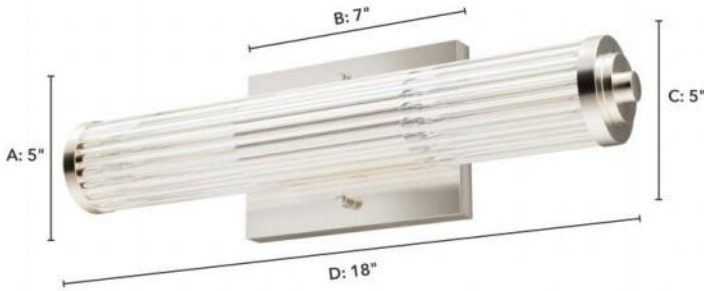

19943 Holly Grove 2 Light Vanity 18 inch BN

Finish: Brushed Nickel with Clear

Side View:
 Projection from Wall: E
 Center of J Box to Top: F
 Center of J Box to Bottom: G

Backplate:
 Height: A Width: B

Fixture:
 Overall Height: C Overall Width: D

Lamping

Bulbs Included	Number of Bulbs	Base Type	Maximum Wattage	Pictured Bulb(s)
No	2	E26	60	T10 Tubular

Ordering Information and Description

Item Number	UPC	Hunter Brand - Long Name	Web Collection	Family Name	Housing Finish	Secondary Finish	Glass Finish	Fixture Shape
19943	049694199430	Hunter Fan Company	Holly Grove	Holly Grove 2 Light Vanity 18 inch	Brushed Nickel	None	Clear	Cylinder

Dimensions and Materials

Fixture Height (in)	Fixture Length (in)	Fixture Width (in)	Sconce/Vanity Backplate Height (A)	Sconce/Vanity Backplate Width (B)	Sconce/Vanity Center of J Box to Bottom (G)	Sconce/Vanity Center of J Box to Top (F)	Sconce/Vanity Projection from Wall (E)	Dim C - Standard - Ceiling to Bottom of Canopy	Dim E - Standard - Canopy Width	Overall Max Height (in)	Overall Min Height (in)	Product Weight (Lbs)	Primary Material	Secondary Material	Shade Included
5	3.25	18	5	7	2.5	2.5	3.25					3.52	Metal	None	Yes

Installation

Canopy Type Description	Adjustable Height	Sloped Ceiling Compatible	Downrod Feature - Lighting	Chain Length	Wire Length (in)	Volts/Hz	Listing Agency	Location Usage Code	Short Feature 2
Wall Mount_Vanity	No	No			8	120v/60Hz	ETL	D	Rated for indoor spaces exposed to humidity