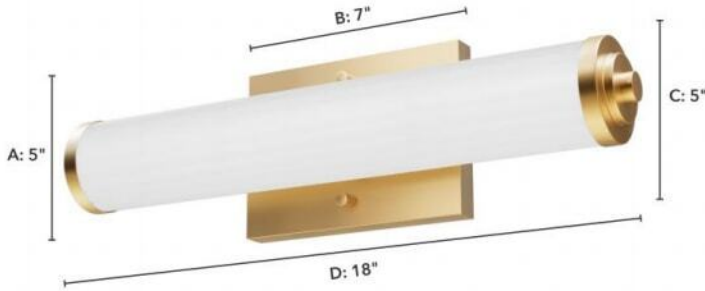

19944 Holly Grove 2 Light Vanity 18 inch Altura

Finish: Alturas Gold with Cased White

Side View:
 Projection from Wall: E
 Center of J Box to Top: F
 Center of J Box to Bottom: G

Backplate:
 Height: A Width: B

Fixture:
 Overall Height: C Overall Width: D

Lamping

Bulbs Included	Number of Bulbs	Base Type	Maximum Wattage	Pictured Bulb(s)
No	2	E26	60	T10 Tubular

Ordering Information and Description

Item Number	UPC	Hunter Brand - Long Name	Web Collection	Family Name	Housing Finish	Secondary Finish	Glass Finish	Fixture Shape
19944	049694199447	Hunter Fan Company	Holly Grove	Holly Grove 2 Light Vanity 18 inch	Alturas Gold	None	Cased White	Cylinder

Dimensions and Materials

Fixture Height (in)	Fixture Length (in)	Fixture Width (in)	Sconce/Vanity Backplate Height (A)	Sconce/Vanity Backplate Width (B)	Sconce/Vanity Center of J Box to Bottom (G)	Sconce/Vanity Center of J Box to Top (F)	Sconce/Vanity Projection from Wall (E)	Dim C - Standard - Ceiling to Bottom of Canopy	Dim E - Standard - Canopy Width	Overall Max Height (in)	Overall Min Height (in)	Product Weight (Lbs)	Primary Material	Secondary Material	Shade Included
5	3.25	18	5	7	2.5	2.5	3.25					3.52	Metal	None	Yes

Shipping and Logistical

Long Bullet Feature 11	Shipping Length (in)	Shipping Width (in)	Shipping Height (in)	Shipping Weight (Lbs)	Shipping Cubic Feet (L x W x H)/1728	Country of Origin Code
WARRANTY: One-year limited warranty backed by the trusted experts at Hunter.	7.0000	19.7500	7.5000	4.1800		CN