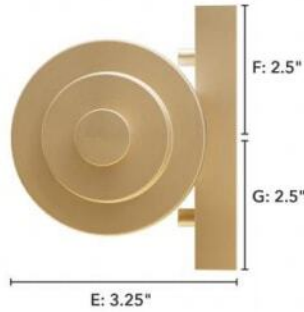

19944 Holly Grove 2 Light Vanity 18 inch Altura

Finish: Alturas Gold with Cased White

Side View:
 Projection from Wall: E
 Center of J Box to Top: F
 Center of J Box to Bottom: G

Backplate:
 Height: A Width: B

Fixture:
 Overall Height: C Overall Width: D

Lamping

Bulbs Included	Number of Bulbs	Base Type	Maximum Wattage	Pictured Bulb(s)
No	2	E26	60	T10 Tubular

Ordering Information and Description

Item Number	UPC	Hunter Brand - Long Name	Web Collection	Family Name	Housing Finish	Secondary Finish	Glass Finish	Fixture Shape
19944	049694199447	Hunter Fan Company	Holly Grove	Holly Grove 2 Light Vanity 18 inch	Alturas Gold	None	Cased White	Cylinder

Dimensions and Materials

Fixture Height (in)	Fixture Length (in)	Fixture Width (in)	Sconce/Vanity Backplate Height (A)	Sconce/Vanity Backplate Width (B)	Sconce/Vanity Center of J Box to Bottom (G)	Sconce/Vanity Center of J Box to Top (F)	Sconce/Vanity Projection from Wall (E)	Dim C - Standard - Ceiling to Bottom of Canopy	Dim E - Standard - Canopy Width	Overall Max Height (in)	Overall Min Height (in)	Product Weight (Lbs)	Primary Material	Secondary Material	Shade Included
5	3.25	18	5	7	2.5	2.5	3.25					3.52	Metal	None	Yes

Shipping and Logistical

Long Bullet Feature 11	Shipping Length (in)	Shipping Width (in)	Shipping Height (in)	Shipping Weight (Lbs)	Shipping Cubic Feet (L x W x H)/1728	Country of Origin Code
WARRANTY: One-year limited warranty backed by the trusted experts at Hunter.	7.0000	19.7500	7.5000	4.1800		CN