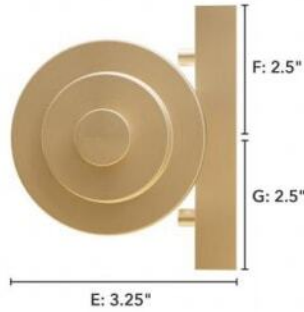

19945 Holly Grove 2 Light Vanity 18 inch Altura

Finish: Alturas Gold with Clear

Side View:
 Projection from Wall: E
 Center of J Box to Top: F
 Center of J Box to Bottom: G

Backplate:
 Height: A Width: B

Fixture:
 Overall Height: C Overall Width: D

Lamping

Bulbs Included	Number of Bulbs	Base Type	Maximum Wattage	Pictured Bulb(s)
No	2	E26	60	T10 Tubular

Ordering Information and Description

Item Number	UPC	Hunter Brand - Long Name	Web Collection	Family Name	Housing Finish	Secondary Finish	Glass Finish	Fixture Shape
19945	049694199454	Hunter Fan Company	Holly Grove	Holly Grove 2 Light Vanity 18 inch	Alturas Gold	None	Clear	Cylinder

Dimensions and Materials

Fixture Height (in)	Fixture Length (in)	Fixture Width (in)	Sconce/Vanity Backplate Height (A)	Sconce/Vanity Backplate Width (B)	Sconce/Vanity Center of J Box to Bottom (G)	Sconce/Vanity Center of J Box to Top (F)	Sconce/Vanity Projection from Wall (E)	Dim C - Standard - Ceiling to Bottom of Canopy	Dim E - Standard - Canopy Width	Overall Max Height (in)	Overall Min Height (in)	Product Weight (Lbs)	Primary Material	Secondary Material	Shade Included
5	3.25	18	5	7	2.5	2.5	3.25					3.52	Metal	None	Yes

Shipping and Logistical

Long Bullet Feature 11	Shipping Length (in)	Shipping Width (in)	Shipping Height (in)	Shipping Weight (Lbs)	Shipping Cubic Feet (L x W x H)/1728	Country of Origin Code
WARRANTY: One-year limited warranty backed by the trusted experts at Hunter.	7.0000	19.7500	7.5000	4.1800		CN