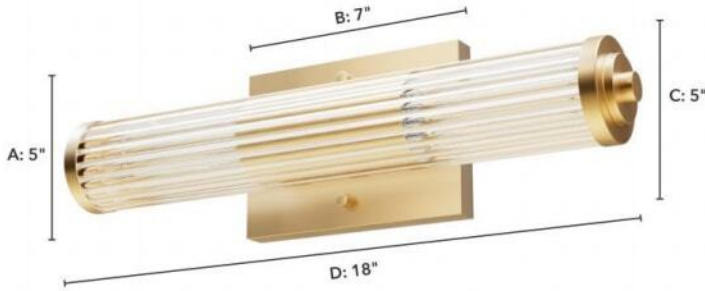

19945 Holly Grove 2 Light Vanity 18 inch Altura

Finish: Alturas Gold with Clear

Side View:
 Projection from Wall: E
 Center of J Box to Top: F
 Center of J Box to Bottom: G

Backplate:
 Height: A Width: B

Fixture:
 Overall Height: C Overall Width: D

Lamping

Bulbs Included	Number of Bulbs	Base Type	Maximum Wattage	Pictured Bulb(s)
No	2	E26	60	T10 Tubular

Ordering Information and Description

Item Number	UPC	Hunter Brand - Long Name	Web Collection	Family Name	Housing Finish	Secondary Finish	Glass Finish	Fixture Shape
19945	049694199454	Hunter Fan Company	Holly Grove	Holly Grove 2 Light Vanity 18 inch	Alturas Gold	None	Clear	Cylinder

Dimensions and Materials

Fixture Height (in)	Fixture Length (in)	Fixture Width (in)	Sconce/Vanity Backplate Height (A)	Sconce/Vanity Backplate Width (B)	Sconce/Vanity Center of J Box to Bottom (G)	Sconce/Vanity Center of J Box to Top (F)	Sconce/Vanity Projection from Wall (E)	Dim C - Standard - Ceiling to Bottom of Canopy	Dim E - Standard - Canopy Width	Overall Max Height (in)	Overall Min Height (in)	Product Weight (Lbs)	Primary Material	Secondary Material	Shade Included
5	3.25	18	5	7	2.5	2.5	3.25					3.52	Metal	None	Yes

Installation

Canopy Type Description	Adjustable Height	Sloped Ceiling Compatible	Downrod Feature - Lighting	Chain Length	Wire Length (in)	Volts/Hz	Listing Agency	Location Usage Code	Short Feature 2
Wall Mount_Vanity	No	No			8	120v/60Hz	ETL	D	Rated for indoor spaces exposed to humidity