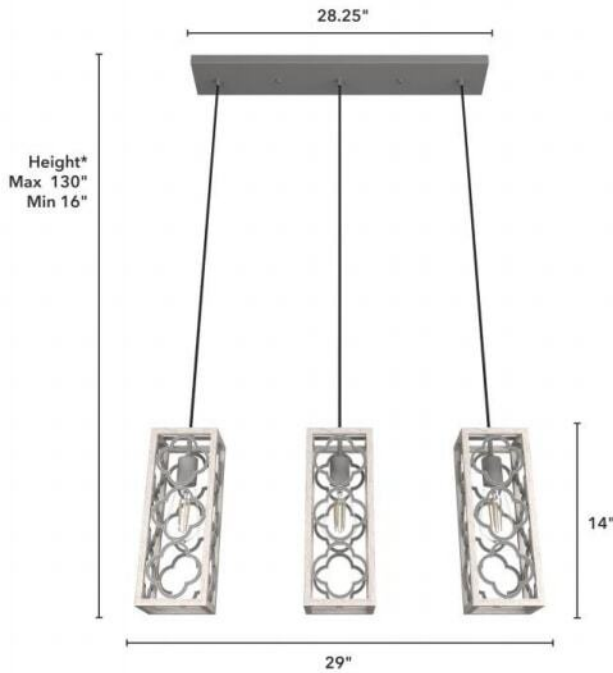

19949 Gablecrest 3 Light Linear Cluster Dist W

Finish: Distressed White and Painted Concrete

*Height is ceiling to bottom of fixture

Lamping

Bulbs Included	Number of Bulbs	Base Type	Maximum Wattage	Pictured Bulb(s)
No	3	E26	60	ST64 Edison

Ordering Information and Description

Item Number	UPC	Hunter Brand - Long Name	Web Collection	Family Name	Housing Finish	Secondary Finish	Glass Finish	Fixture Shape
19949	049694199492	Hunter Fan Company	Gablecrest	Gablecrest 3 Light Linear Cluster	Distressed White	Painted Concrete	None	Cluster

Dimensions and Materials

Fixture Height (in)	Fixture Length (in)	Fixture Width (in)	Sconce/Vanity Backplate Height (A)	Sconce/Vanity Backplate Width (B)	Sconce/Vanity Center of J Box to Bottom (G)	Sconce/Vanity Center of J Box to Top (F)	Sconce/Vanity Projection from Wall (E)	Dim C - Standard - Ceiling to Bottom of Canopy	Dim E - Standard - Canopy Width	Overall Max Height (in)	Overall Min Height (in)	Product Weight (Lbs)	Primary Material	Secondary Material	Shade Included
14	29	5								130	16	19.5	Metal	None	Yes

Shipping and Logistical

Long Bullet Feature 11	Shipping Length (in)	Shipping Width (in)	Shipping Height (in)	Shipping Weight (Lbs)	Shipping Cubic Feet (L x W x H)/1728	Country of Origin Code
WARRANTY: One-year limited warranty backed by the trusted experts at Hunter.	7.9000	31.9000	16.1500	21.8000		CN