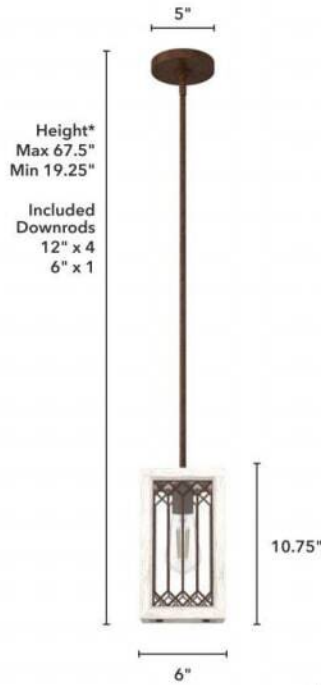

19974 Chevron 1 Light Mini Pendant Dist White

Finish: Textured Rust and Distressed White with Seeded Glass

*Height is ceiling to bottom of fixture

Lamping

| Bulbs Included | Number of Bulbs | Base Type | Maximum Wattage | Pictured Bulb(s) |
|----------------|-----------------|-----------|-----------------|------------------|
| No | 1 | E26 | 60 | ST64 Edison |

Ordering Information and Description

| Item Number | UPC | Hunter Brand - Long Name | Web Collection | Family Name | Housing Finish | Secondary Finish | Glass Finish | Fixture Shape |
|-------------|--------------|--------------------------|----------------|------------------------------|----------------|------------------|--------------|---------------|
| 19974 | 049694199744 | Hunter Fan Company | Chevron | Chevron 1 Light Mini Pendant | Textured Rust | Distressed White | Seeded | Square |

Dimensions and Materials

| Fixture Height (in) | Fixture Length (in) | Fixture Width (in) | Sconce/Vanity Backplate Height (A) | Sconce/Vanity Backplate Width (B) | Sconce/Vanity Center of J Box to Bottom (G) | Sconce/Vanity Center of J Box to Top (F) | Sconce/Vanity Projection from Wall (E) | Dim C - Standard - Ceiling to Bottom of Canopy | Dim E - Standard - Canopy Width | Overall Max Height (in) | Overall Min Height (in) | Product Weight (Lbs) | Primary Material | Secondary Material | Shade Included |
|---------------------|---------------------|--------------------|------------------------------------|-----------------------------------|---|--|--|--|---------------------------------|-------------------------|-------------------------|----------------------|------------------|--------------------|----------------|
| 10.75 | 6 | 6 | | | | | | | | 67.5 | 19.5 | 8 | Metal | Glass | No |