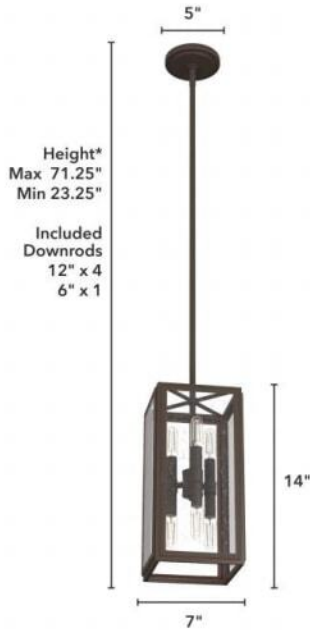

19975 Felipe 6 Light Pendant OB

Finish: Onyx Bengal with Seeded Glass

*Height is ceiling to bottom of fixture

Lamping

| Bulbs Included | Number of Bulbs | Base Type | Maximum Wattage | Pictured Bulb(s) |
|----------------|-----------------|-----------|-----------------|------------------|
| No | 6 | E12 | 60 | T6 Tubular |

Ordering Information and Description

| Item Number | UPC | Hunter Brand - Long Name | Web Collection | Family Name | Housing Finish | Secondary Finish | Glass Finish | Fixture Shape |
|-------------|--------------|--------------------------|----------------|------------------------|----------------|------------------|--------------|---------------|
| 19975 | 049694199751 | Hunter Fan Company | Felipe | Felipe 6 Light Pendant | Onyx Bengal | None | Seeded | Rectangle |

Dimensions and Materials

| Fixture Height (in) | Fixture Length (in) | Fixture Width (in) | Sconce/Vanity Backplate Height (A) | Sconce/Vanity Backplate Width (B) | Sconce/Vanity Center of J Box to Bottom (G) | Sconce/Vanity Center of J Box to Top (F) | Sconce/Vanity Projection from Wall (E) | Dim C - Standard - Ceiling to Bottom of Canopy | Dim E - Standard - Canopy Width | Overall Max Height (in) | Overall Min Height (in) | Product Weight (Lbs) | Primary Material | Secondary Material | Shade Included |
|---------------------|---------------------|--------------------|------------------------------------|-----------------------------------|---|--|--|--|---------------------------------|-------------------------|-------------------------|----------------------|------------------|--------------------|----------------|
| 14 | 7 | 7 | | | | | | | | 71.25 | 23.25 | 10 | Metal | Glass | Yes |