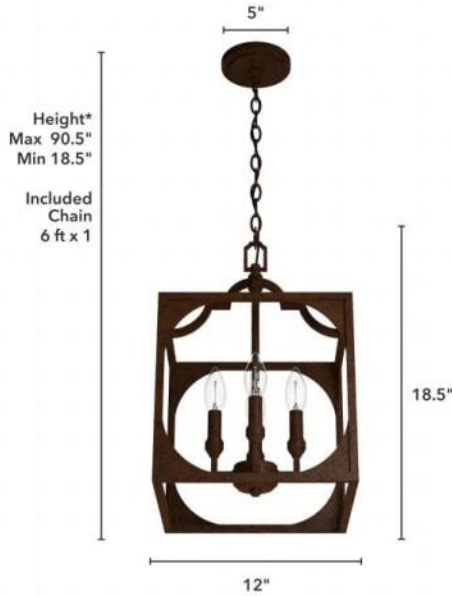

# 19980 Highland Hill 4 Light Pendant 12 inch Te

Finish: Textured Rust

\*Height is ceiling to bottom of fixture

## Lamping

Bulbs Included	Number of Bulbs	Base Type	Maximum Wattage	Pictured Bulb(s)
No	4	E12	60	B10 Candle

## Ordering Information and Description

Item Number	UPC	Hunter Brand - Long Name	Web Collection	Family Name	Housing Finish	Secondary Finish	Glass Finish	Fixture Shape
19980	049694199805	Hunter Fan Company	Highland Hill	Highland Hill 4 Light Pendant 12 inch	Textured Rust	None	None	Square

## Dimensions and Materials

Fixture Height (in)	Fixture Length (in)	Fixture Width (in)	Sconce/Vanity Backplate Height (A)	Sconce/Vanity Backplate Width (B)	Sconce/Vanity Center of J Box to Bottom (G)	Sconce/Vanity Center of J Box to Top (F)	Sconce/Vanity Projection from Wall (E)	Dim C - Standard - Ceiling to Bottom of Canopy	Dim E - Standard - Canopy Width	Overall Max Height (in)	Overall Min Height (in)	Product Weight (Lbs)	Primary Material	Secondary Material	Shade Included
18.5	12	12								90.5	18.5	8.25	Metal	None	No