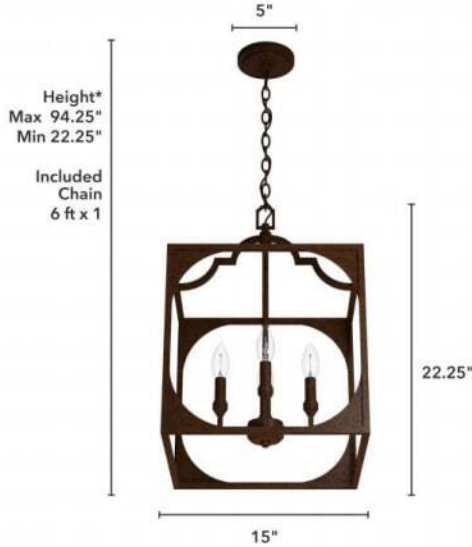

19981 Highland Hill 4 Light Pendant 15 inch Te

Finish: Textured Rust

*Height is ceiling to bottom of fixture

Lamping

Bulbs Included	Number of Bulbs	Base Type	Maximum Wattage	Pictured Bulb(s)
No	4	E12	60	B10 Candle

Ordering Information and Description

Item Number	UPC	Hunter Brand - Long Name	Web Collection	Family Name	Housing Finish	Secondary Finish	Glass Finish	Fixture Shape
19981	049694199812	Hunter Fan Company	Highland Hill	Highland Hill 4 Light Pendant 15 inch	Textured Rust	None	None	Square

Dimensions and Materials

Fixture Height (in)	Fixture Length (in)	Fixture Width (in)	Sconce/Vanity Backplate Height (A)	Sconce/Vanity Backplate Width (B)	Sconce/Vanity Center of J Box to Bottom (G)	Sconce/Vanity Center of J Box to Top (F)	Sconce/Vanity Projection from Wall (E)	Dim C - Standard - Ceiling to Bottom of Canopy	Dim E - Standard - Canopy Width	Overall Max Height (in)	Overall Min Height (in)	Product Weight (Lbs)	Primary Material	Secondary Material	Shade Included
22.25	15	15								94.25	22.25	10	Metal	None	No

Shipping and Logistical

Long Bullet Feature 11	Shipping Length (in)	Shipping Width (in)	Shipping Height (in)	Shipping Weight (Lbs)	Shipping Cubic Feet (L x W x H)/1728	Country of Origin Code
WARRANTY: One-year limited warranty backed by the trusted experts at Hunter.	17.7000	23.6000	17.7000	13.2000		CN