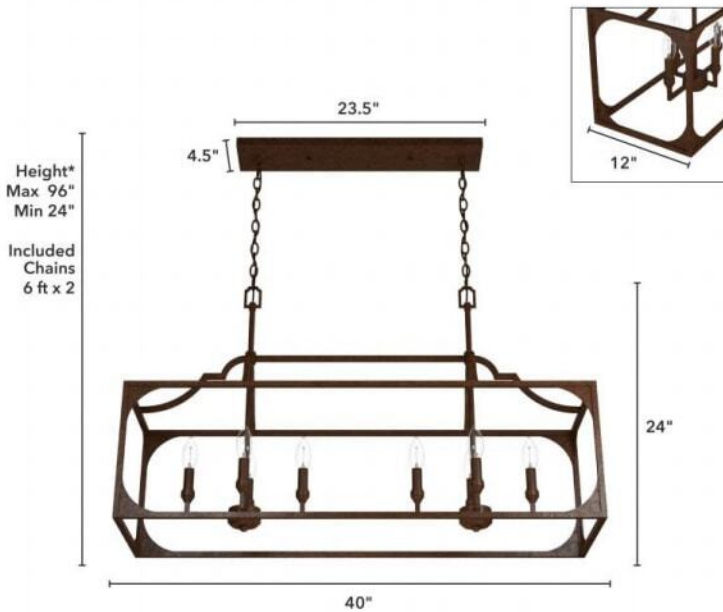

19983 Highland Hill 8 Light Linear Chandelier

Finish: Textured Rust

*Height is ceiling to bottom of fixture

Lamping

Bulbs Included	Number of Bulbs	Base Type	Maximum Wattage	Pictured Bulb(s)
No	8	E12	60	B10 Candle

Ordering Information and Description

Item Number	UPC	Hunter Brand - Long Name	Web Collection	Family Name	Housing Finish	Secondary Finish	Glass Finish	Fixture Shape
19983	049694199836	Hunter Fan Company	Highland Hill	Highland Hill 8 Light Linear Chandelier	Textured Rust	None	None	Linear

Dimensions and Materials

Fixture Height (in)	Fixture Length (in)	Fixture Width (in)	Sconce/Vanity Backplate Height (A)	Sconce/Vanity Backplate Width (B)	Sconce/Vanity Center of J Box to Bottom (G)	Sconce/Vanity Center of J Box to Top (F)	Sconce/Vanity Projection from Wall (E)	Dim C - Standard - Ceiling to Bottom of Canopy	Dim E - Standard - Canopy Width	Overall Max Height (in)	Overall Min Height (in)	Product Weight (Lbs)	Primary Material	Secondary Material	Shade Included
24	40	12								96	27.75	21	Metal	None	No

Shipping and Logistical

Long Bullet Feature 11	Shipping Length (in)	Shipping Width (in)	Shipping Height (in)	Shipping Weight (Lbs)	Shipping Cubic Feet (L x W x H)/1728	Country of Origin Code
	14.0000	52.0000	20.0000	24.9000		CN