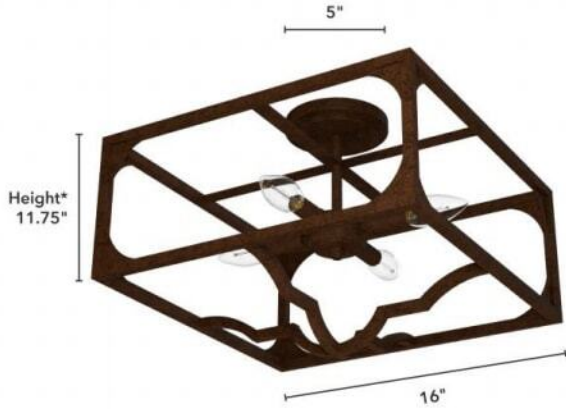

19984 Highland Hill 4 Light Semi Flush Mount

Finish: Textured Rust

*Height is ceiling to bottom of fixture

Lamping

Bulbs Included	Number of Bulbs	Base Type	Maximum Wattage	Pictured Bulb(s)
No	4	E12	60	B10 Candle

Ordering Information and Description

Item Number	UPC	Hunter Brand - Long Name	Web Collection	Family Name	Housing Finish	Secondary Finish	Glass Finish	Fixture Shape
19984	049694199843	Hunter Fan Company	Highland Hill	Highland Hill 4 Light Semi-Flush Mount	Textured Rust	None	None	Square

Dimensions and Materials

Fixture Height (in)	Fixture Length (in)	Fixture Width (in)	Sconce/Vanity Backplate Height (A)	Sconce/Vanity Backplate Width (B)	Sconce/Vanity Center of J Box to Bottom (G)	Sconce/Vanity Center of J Box to Top (F)	Sconce/Vanity Projection from Wall (E)	Dim C - Standard - Ceiling to Bottom of Canopy	Dim E - Standard - Canopy Width	Overall Max Height (in)	Overall Min Height (in)	Product Weight (Lbs)	Primary Material	Secondary Material	Shade Included
11.75	16	16								11.75	11.75	5.75	Metal	None	No

Installation

Canopy Type Description	Adjustable Height	Sloped Ceiling Compatible	Downrod Feature - Lighting	Chain Length	Wire Length (in)	Volts/Hz	Listing Agency	Location Usage Code	Short Feature 2
Semi Flush Light	No	No			8	120v/60Hz	ETL Listed	I	Rated for indoor use only