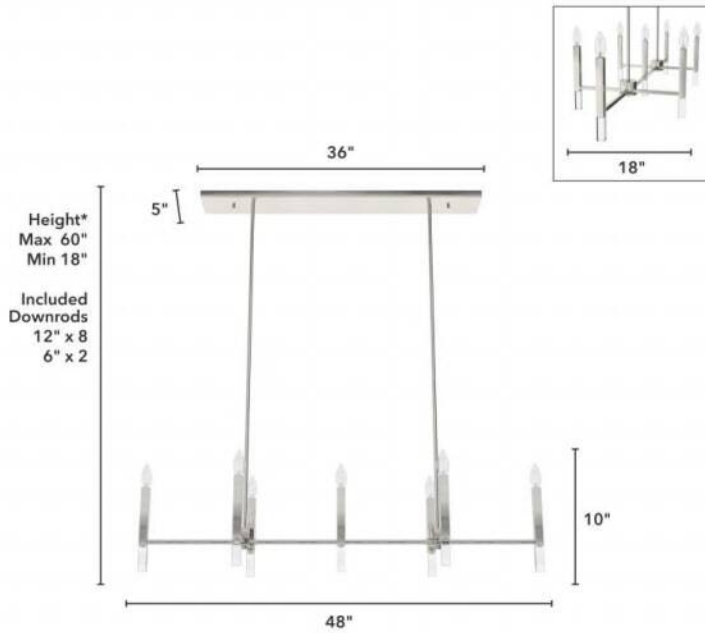

19985 Sunjai Linear Chandelier BN

Finish: Brushed Nickel

*Height is ceiling to bottom of fixture

Lamping

Bulbs Included	Number of Bulbs	Base Type	Maximum Wattage	Pictured Bulb(s)
No	7	E12		B10 Candle

Ordering Information and Description

Dimensions and Materials

Fixture Height (in)	Fixture Length (in)	Fixture Width (in)	Sconce/Vanity Backplate Height (A)	Sconce/Vanity Backplate Width (B)	Sconce/Vanity Center of J Box to Bottom (G)	Sconce/Vanity Center of J Box to Top (F)	Sconce/Vanity Projection from Wall (E)	Dim C - Standard - Ceiling to Bottom of Canopy	Dim E - Standard - Canopy Width	Overall Max Height (in)	Overall Min Height (in)	Product Weight (Lbs)	Primary Material	Secondary Material	Shade Included
10	18	48								60	18	16.06	Metal	K9 Crvstal	No

Installation

Canopy Type Description	Adjustable Height	Sloped Ceiling Compatible	Downrod Feature - Lighting	Chain Length	Wire Length (in)	Volts/Hz	Listing Agency	Location Usage Code	Short Feature 2
Downrod Light	Yes	No			120	120v/60Hz	ETL	I	Rated for indoor use only

Shipping and Logistical

Long Bullet Feature 11	Shipping Length (in)	Shipping Width (in)	Shipping Height (in)	Shipping Weight (Lbs)	Shipping Cubic Feet (L x W x H)/1728	Country of Origin Code
	8.5000	52.7500	10.2500	18.4800		CN