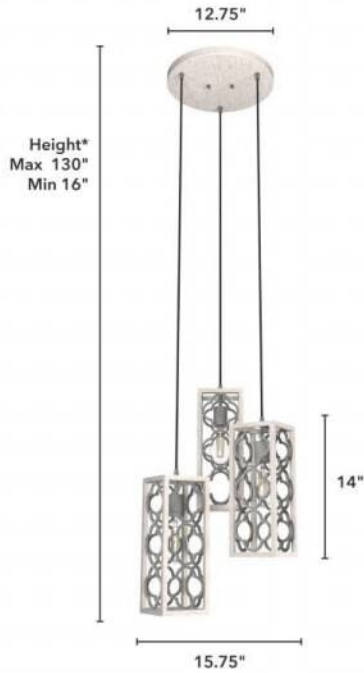

# 19996 Gablecrest 3 Light Round Cluster Dist W

Finish: Distressed White and Painted Concrete

\*Height is ceiling to bottom of fixture

## Ordering Information and Description

Item Number	UPC	Hunter Brand - Long Name	Web Collection	Family Name	Housing Finish	Secondary Finish	Glass Finish	Fixture Shape
19996	049694199966	Hunter Fan Company	Gablecrest	Gablecrest 3 Light Round Cluster	Distressed White	Painted Concrete	None	Cluster

## Dimensions and Materials

Fixture Height (in)	Fixture Length (in)	Fixture Width (in)	Sconce/Vanity Backplate Height (A)	Sconce/Vanity Backplate Width (B)	Sconce/Vanity Center of J Box to Bottom (G)	Sconce/Vanity Center of J Box to Top (F)	Sconce/Vanity Projection from Wall (E)	Dim C - Standard - Ceiling to Bottom of Canopy	Dim E - Standard - Canopy Width	Overall Max Height (in)	Overall Min Height (in)	Product Weight (Lbs)	Primary Material	Secondary Material	Shade Included
14	15.75	5								130	16	16	Metal	None	Yes

## Shipping and Logistical

Long Bullet Feature 11	Shipping Length (in)	Shipping Width (in)	Shipping Height (in)	Shipping Weight (Lbs)	Shipping Cubic Feet (L x W x H)/1728	Country of Origin Code
WARRANTY: One-year limited warranty backed by the trusted experts at Hunter.	10.3000	19.3000	17.3000	17.9000		CN