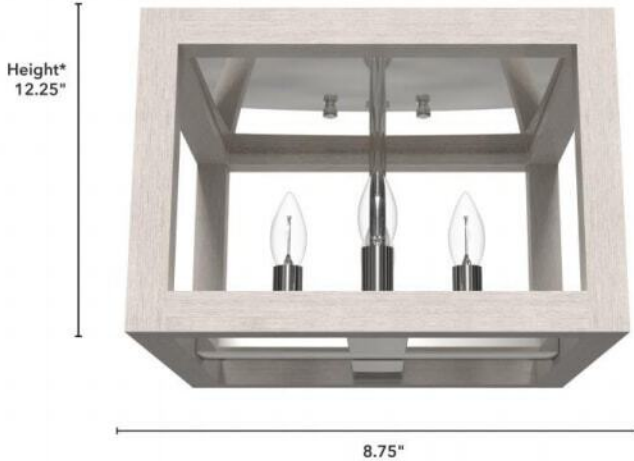

19997 Squire Manor Flush Mount DW

Finish: Chrome and Distressed White

*Height is ceiling to bottom of fixture

Lamping

Bulbs Included	Number of Bulbs	Base Type	Maximum Wattage	Pictured Bulb(s)
No	4	E12	60	B10 Candle

Ordering Information and Description

Item Number	UPC	Hunter Brand - Long Name	Web Collection	Family Name	Housing Finish	Secondary Finish	Glass Finish	Fixture Shape
19997	049694199973	Hunter Fan Company	Squire Manor	Squire Manor 4 Light Flush Mount	Chrome	Distressed White	None	Candle

Dimensions and Materials

Fixture Height (in)	Fixture Length (in)	Fixture Width (in)	Sconce/Vanity Backplate Height (A)	Sconce/Vanity Backplate Width (B)	Sconce/Vanity Center of J Box to Bottom (G)	Sconce/Vanity Center of J Box to Top (F)	Sconce/Vanity Projection from Wall (E)	Dim C - Standard - Ceiling to Bottom of Canopy	Dim E - Standard - Canopy Width	Overall Max Height (in)	Overall Min Height (in)	Product Weight (Lbs)	Primary Material	Secondary Material	Shade Included
8.75	12	12								8.75	8.75	8.03	Metal	None	No

Installation

Canopy Type Description	Adjustable Height	Sloped Ceiling Compatible	Downrod Feature - Lighting	Chain Length	Wire Length (in)	Volts/Hz	Listing Agency	Location Usage Code	Short Feature 2
Flush Mount Light	No	No			8	120v/60Hz	UL Listed	I	Rated for indoor use only