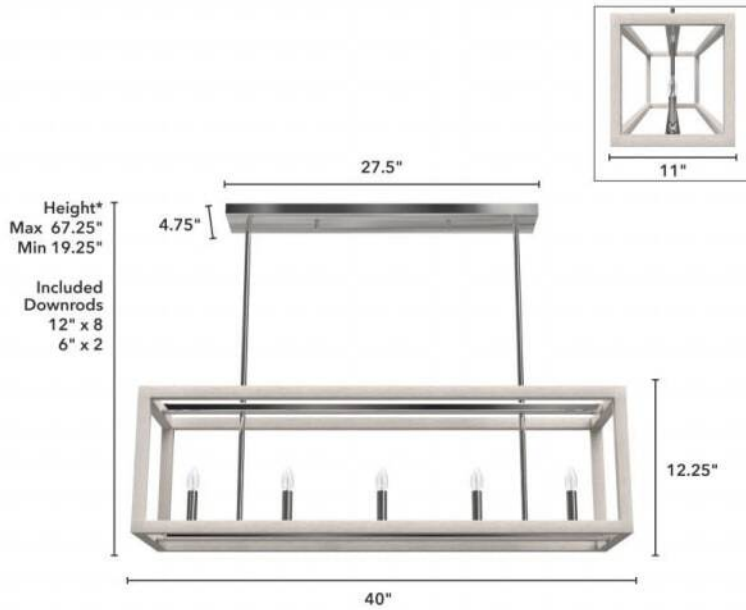

19998 Squire Manor Linear Chandelier DW

Finish: Chrome and Distressed White

*Height is ceiling to bottom of fixture

Lamping

Bulbs Included	Number of Bulbs	Base Type	Maximum Wattage	Pictured Bulb(s)
No	5	E12	60	B10 Candle

Ordering Information and Description

Item Number	UPC	Hunter Brand - Long Name	Web Collection	Family Name	Housing Finish	Secondary Finish	Glass Finish	Fixture Shape
19998	049694199980	Hunter Fan Company	Squire Manor	Squire Manor 5 Light Linear Chandelier	Chrome	Distressed White	None	Candle

Dimensions and Materials

Fixture Height (in)	Fixture Length (in)	Fixture Width (in)	Sconce/Vanity Backplate Height (A)	Sconce/Vanity Backplate Width (B)	Sconce/Vanity Center of J Box to Bottom (G)	Sconce/Vanity Center of J Box to Top (F)	Sconce/Vanity Projection from Wall (E)	Dim C - Standard - Ceiling to Bottom of Canopy	Dim E - Standard - Canopy Width	Overall Max Height (in)	Overall Min Height (in)	Product Weight (Lbs)	Primary Material	Secondary Material	Shade Included
12.25	12.25	40								67.25	19.25	24.5	Metal	None	No

Installation

Canopy Type Description	Adjustable Height	Sloped Ceiling Compatible	Downrod Feature - Lighting	Chain Length	Wire Length (in)	Volts/Hz	Listing Agency	Location Usage Code	Short Feature 2
Downrod Light	Yes	No			120	120v/60Hz	UL Listed	I	Rated for indoor use only