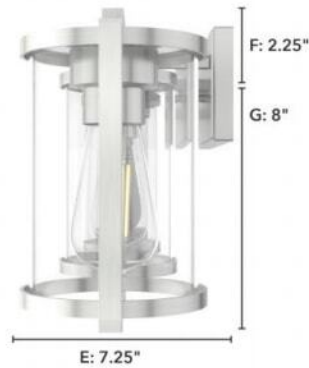

48010 Astwood 4 Light Vanity Brushed Nickel

Finish: Brushed Nickel with Clear Glass

Side View:
 Projection from Wall: E
 Center of J Box to Top: F
 Center of J Box to Bottom: G

Backplate:
 Height: A Width: B

Fixture:
 Overall Height: C Overall Width: D

Lamping

Bulbs Included	Number of Bulbs	Base Type	Maximum Wattage	Pictured Bulb(s)
No	4	E26	60	ST64 Edison

Ordering Information and Description

Item Number	UPC	Hunter Brand - Long Name	Web Collection	Family Name	Housing Finish	Secondary Finish	Glass Finish	Fixture Shape
48010	049694480101	Hunter Fan Company	Astwood	Astwood 4 Light Vanity	Brushed Nickel	None	Clear	Cylinder

Dimensions and Materials

Fixture Height (in)	Fixture Length (in)	Fixture Width (in)	Sconce/Vanity Backplate Height (A)	Sconce/Vanity Backplate Width (B)	Sconce/Vanity Center of J Box to Bottom (G)	Sconce/Vanity Center of J Box to Top (F)	Sconce/Vanity Projection from Wall (E)	Dim C - Standard - Ceiling to Bottom of Canopy	Dim E - Standard - Canopy Width	Overall Max Height (in)	Overall Min Height (in)	Product Weight (Lbs)	Primary Material	Secondary Material	Shade Included
10.25	33.25	7.25	4.5	11	8	2.25	7.25					12.75	Metal	Glass	Yes

Shipping and Logistical

Long Bullet Feature 11	Shipping Length (in)	Shipping Width (in)	Shipping Height (in)	Shipping Weight (Lbs)	Shipping Cubic Feet (L x W x H)/1728	Country of Origin Code
WARRANTY: One-year limited warranty backed by the trusted experts at Hunter.	15.7000	35.8000	12.4000	16.5700		CN