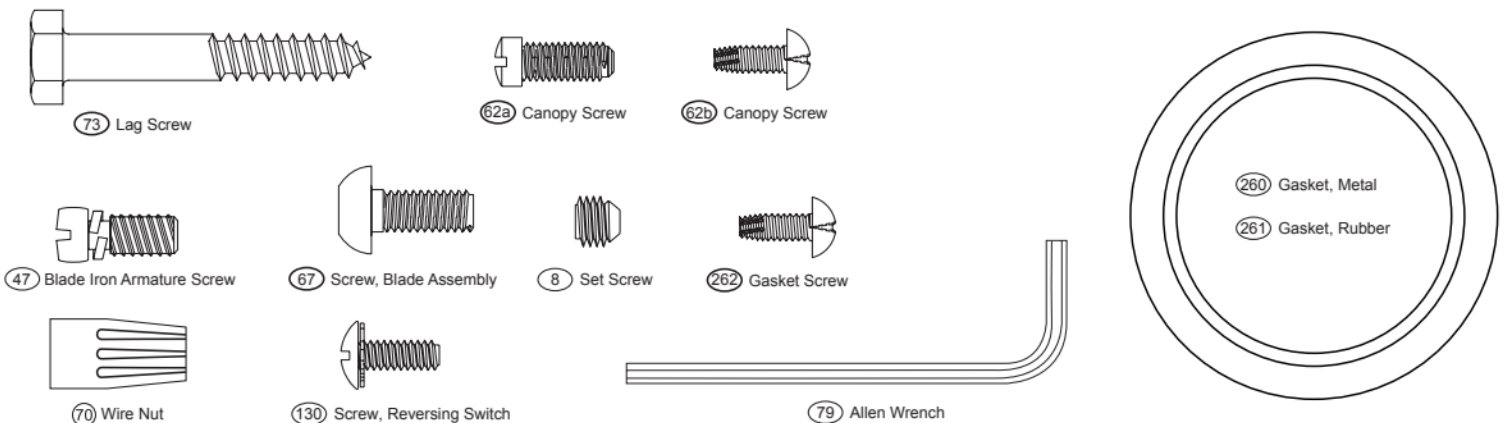

For additional information on:

Hunter Products • Trouble Shooting
 Dealer Location • Service Center Locator
 Call 1-800-448-6837
www.hunterfan.com

Hardware (Drawn to Scale)

Parts List		Model #	18865
		Asm. Dwg. #	97375-01
		Finish	Midas Black
Item #	Item Name	Qty	Part #
3a	Canopy, Bottom	1	83259-01-548
3b	Canopy, Top	1	87762-01-548
	* Sacked Parts	1	63926-01-000
11	Adaptor	1	-----
47	Screw, Blade Iron Armature	5	-----
50	Hanger Bracket	1	-----
51	Bushing	1	-----
67	Screw, Blade Assembly	7	-----
73	Lag Screw	2	-----
78	Pull Chain	1	-----
79	Allen Wrench	1	-----
258	U - Bracket	1	-----
8	Set Screw	2	03111-01-232
30	Switch Housing, Upper	1	83261-01-548
31	Switch Housing, Lower	1	83260-01-548
44	Blade Iron Set	1	97346-02-548
46	Blade Set	1	75885-64-000
62a	Top Canopy Screw	1	65134-01-000
62b	Bottom Canopy Screw	1	03055-05-247
70	Wire Nut	4	05172-01-000
75	Balancing Kit	1	07570-01-000
74	Light Kit Adapter	1	83262-01-548
76	Pull Chain Pendant	1	74393-08-247
128	Hanger Pipe, 12"	1	73523-06-548
128a	Hanger Pipe, 2.75"	1	63684-11-000
130	Screw, Reversing Switch	2	03492-01-247
134	Sleeve	1	74350-11-548
260	Gasket, Metal	1	64407-01-119
261	Gasket, Rubber	1	64408-01-000
262	Gasket Screw	1	74506-45-247