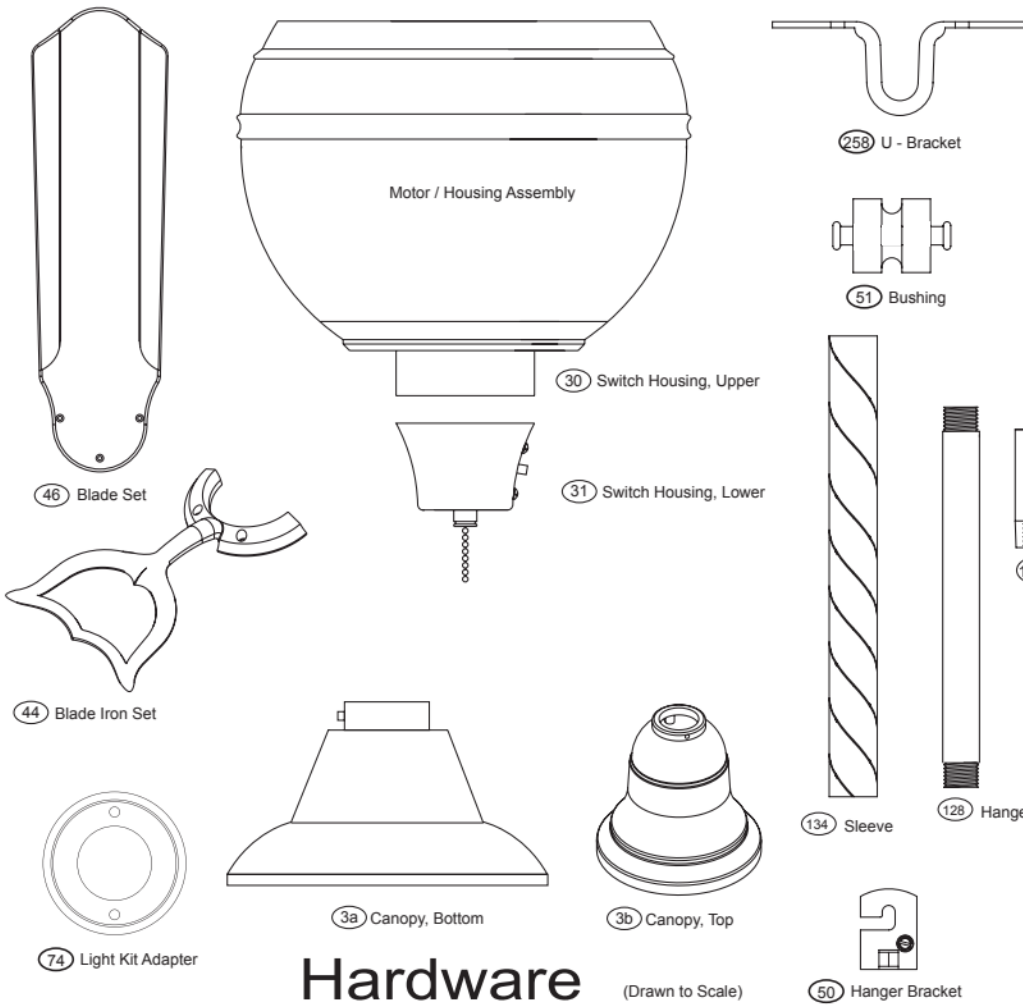

Fan Parts (Not Drawn to Scale)